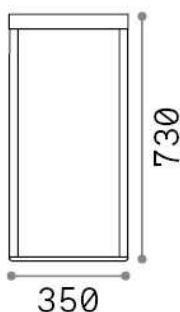

## Outdoor - Floor lamps

<b>Ean</b>	8021696282251
<b>Item</b>	IPOSTESI PT H73 NERO
<b>Installation</b>	Floor lamps
<b>Guarantee</b>	5 years
<b>Gross weight</b>	7.14 kg
<b>Volume</b>	0.104063 m <sup>3</sup>

## Source info

<b>Integrated source</b>	Integrated LED module
<b>Replaceable source</b>	No
<b>Power</b>	LED 16 W
<b>Emission</b>	Indirect
<b>Max consumption</b>	max 16,00 W
<b>Features LED</b>	LED SMD
<b>CCT LED</b>	3000 K
<b>Duration LED (t. 25°C)</b>	30000 h
<b>CRI</b>	> 80
<b>Light beam</b>	115°
<b>Light beam flux</b>	1800 lm
<b>Useful light flux</b>	1440 lm
<b>Photobiological risk</b>	EXEMPT
<b>Bulb included</b>	1 - E14 OLIVA 4W 3000K CRI80 SATIN